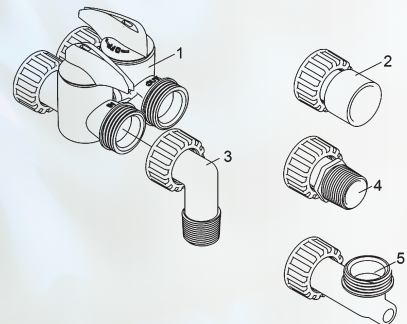

Bypass Connector Options