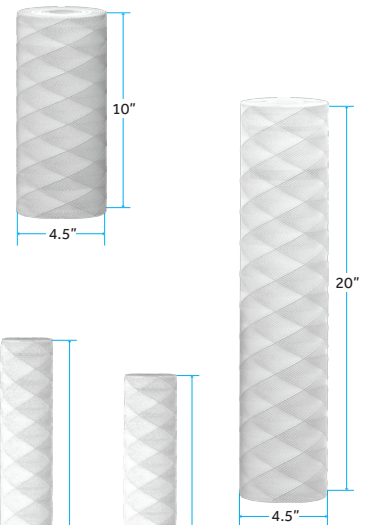

Materials of Construction:

- Filter Media (outer string): Polypropylene
- Core (inner tube): Polypropylene
- Temperature Rating: 40 F to 165 F (4.4 C to 73.9 C)

STRING-P10: STANDARD SIZE 10"

ITEM #	FILTER SIZE*	MICRON*	BOX QTY.
STRING-P10-01	2.5" X 9 7/8" (O.D. X Height)	1	40
STRING-P10-05		5	
STRING-P10-10		10	
STRING-P10-20		20	
STRING-P10-25		25	
STRING-P10-30		30	
STRING-P10-50		50	
STRING-P10-100		100	

STRING-P20: STANDARD SIZE 20"

ITEM #	FILTER SIZE*	MICRON*	BOX QTY.
STRING-P20-01	2.5" X 20" (O.D. X Height)	1	20
STRING-P20-05		5	
STRING-P20-10		10	
STRING-P20-20		20	
STRING-P20-25		25	
STRING-P20-30		30	
STRING-P20-50		50	
STRING-P20-100		100	

STRING-P10BB: LARGE DIAMETER 10" BB

ITEM #	FILTER SIZE*	MICRON*	BOX QTY.
STRING-P10BB-01	4.5" X 10" (O.D. X Height)	1	12
STRING-P10BB-05		5	
STRING-P10BB-10		10	
STRING-P10BB-20		20	
STRING-P10BB-25		25	
STRING-P10BB-30		30	
STRING-P10BB-50		50	
STRING-P10BB-100		100	

STRING-P20BB: LARGE DIAMETER 20" BB

ITEM #	FILTER SIZE*	MICRON*	BOX QTY.
STRING-P20BB-01	4.5" X 20" (O.D. X Height)	1	6
STRING-P20BB-05		5	
STRING-P20BB-10		10	
STRING-P20BB-20		20	
STRING-P20BB-25		25	
STRING-P20BB-30		30	
STRING-P20BB-50		50	
STRING-P20BB-100		100	