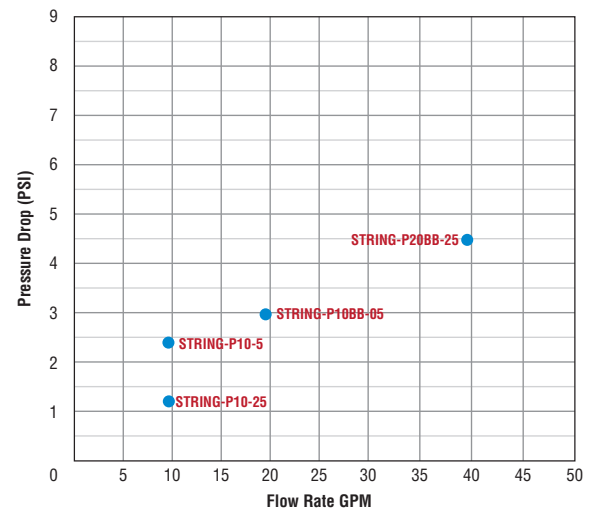

Sediment Filter

Features:

- Sediment Filtration utilizing unique string wound technology.
- Excellent cartridge for the reduction of sand, silt, rust, suspended scale, dirt, and particulate matter.
- Manufactured from 100% Polypropylene both the string and the core.
- String Wound technology offers high dirt holding capacity from a variety of liquids or fluids.
- Available in multiple sizes and micron ratings.

Materials of Construction:

- Filter Media (outer string): Polypropylene
- Core (inner tube): Polypropylene
- Temperature Rating: 40 F to 165 F (4.4 C to 73.9 C)

STRING-P10: STANDARD SIZE 10"

ITEM #	FILTER SIZE*	MICRON*	BOX QTY.
STRING-P10-01	2.5" X 9 7/8" (O.D. X Height)	1	40
STRING-P10-05		5	
STRING-P10-10		10	
STRING-P10-20		20	
STRING-P10-25		25	
STRING-P10-30		30	
STRING-P10-50		50	
STRING-P10-100		100	